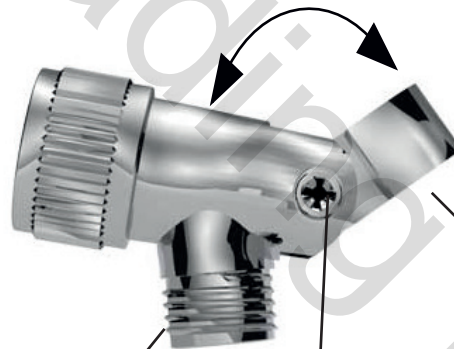

Swivel Elbow

Specifications

Information

To be used for hand held shower systems when using a wall hook to hang the hand shower on.

Product Code

EL001

Design

Adjustable Angle Settings (Set Screw)

Materials

Chrome Plated Brass

Knurled Nut

Chrome plated brass 1/2" BSP threads Female

Thread for hose

Chrome plated brass 1/2" BSP threads Male

Knurled Nut For Hand
Shower Connection

Hanger For Wall Hook

Male Thread For Hose
Connection

Adjustable Angle Settings
Set Screw